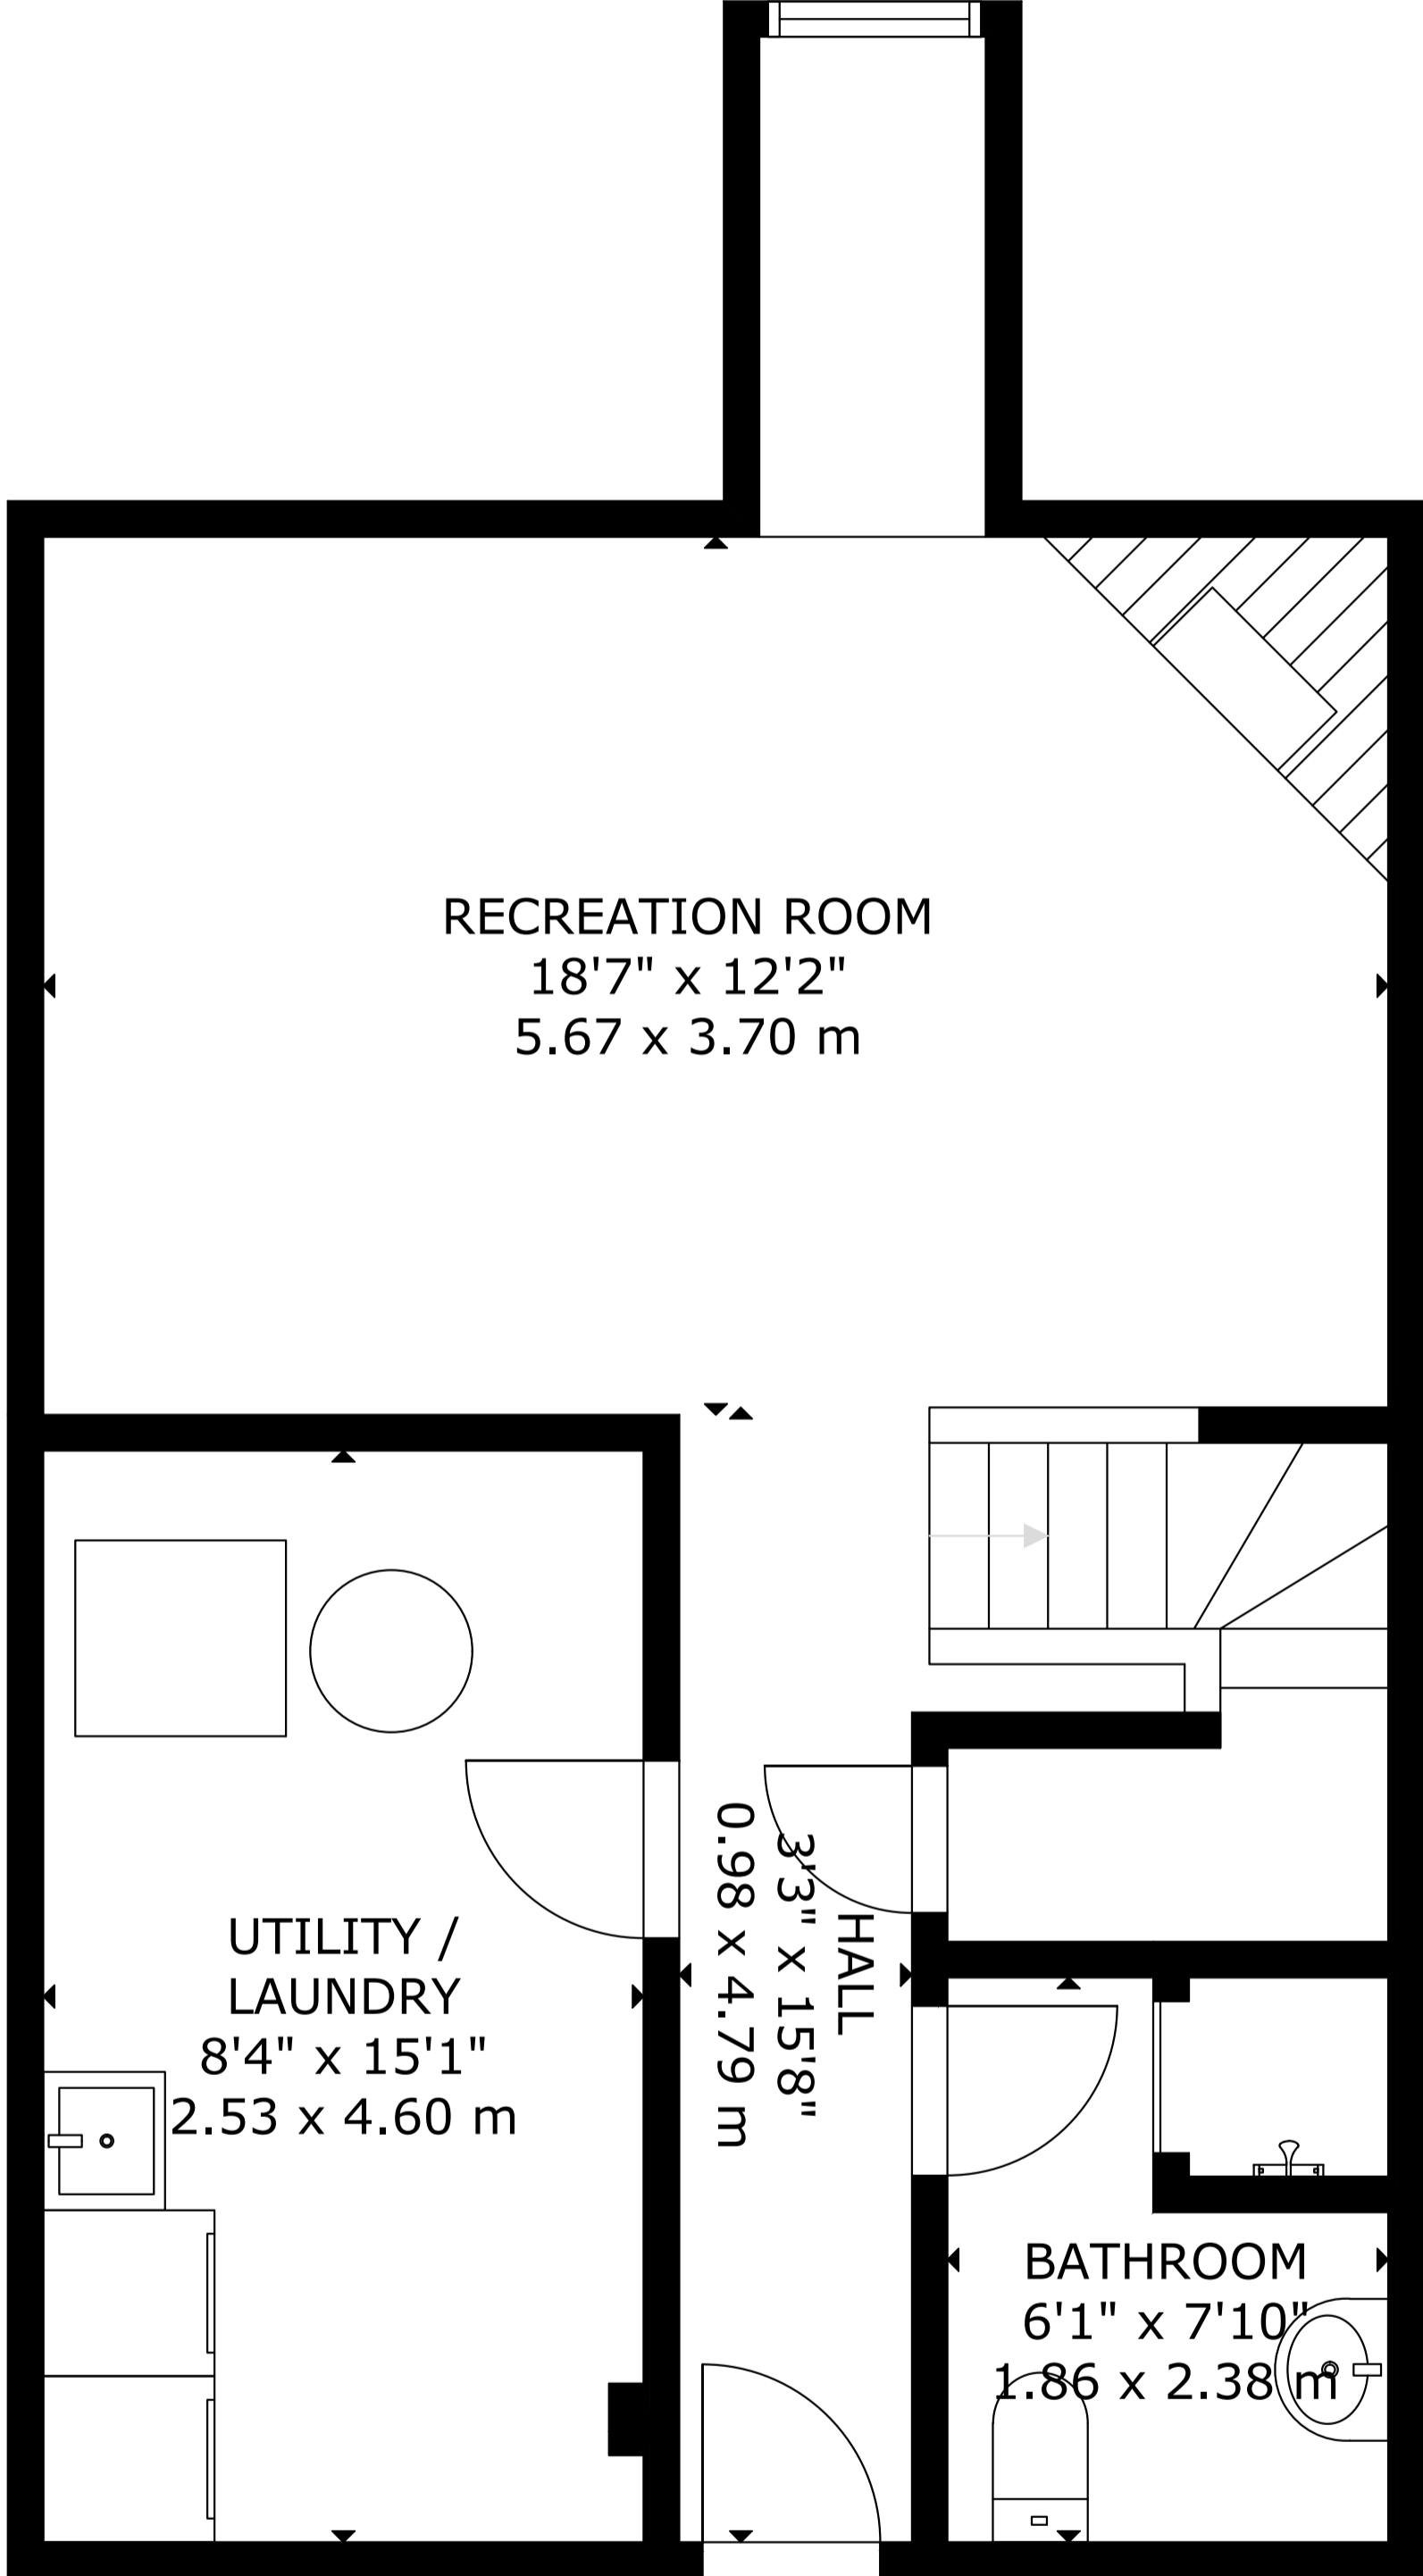

240 Broadway Avenue #4

LOWER LEVEL

MAIN LEVEL

UPPER LEVEL 1

UPPER LEVEL 2

GROSS EXTERNAL AREA
 TOTAL: 204 m²/2,186 sq.ft
 LOWER LEVEL: 55 m²/592 sq.ft, MAIN LEVEL: 54 m²/576 sq.ft
 UPPER LEVEL 1: 53 m²/570 sq.ft, UPPER LEVEL 2: 42 m²/448 sq.ft
 SIZE AND DIMENSIONS ARE APPROXIMATE, ACTUAL MAY VARY