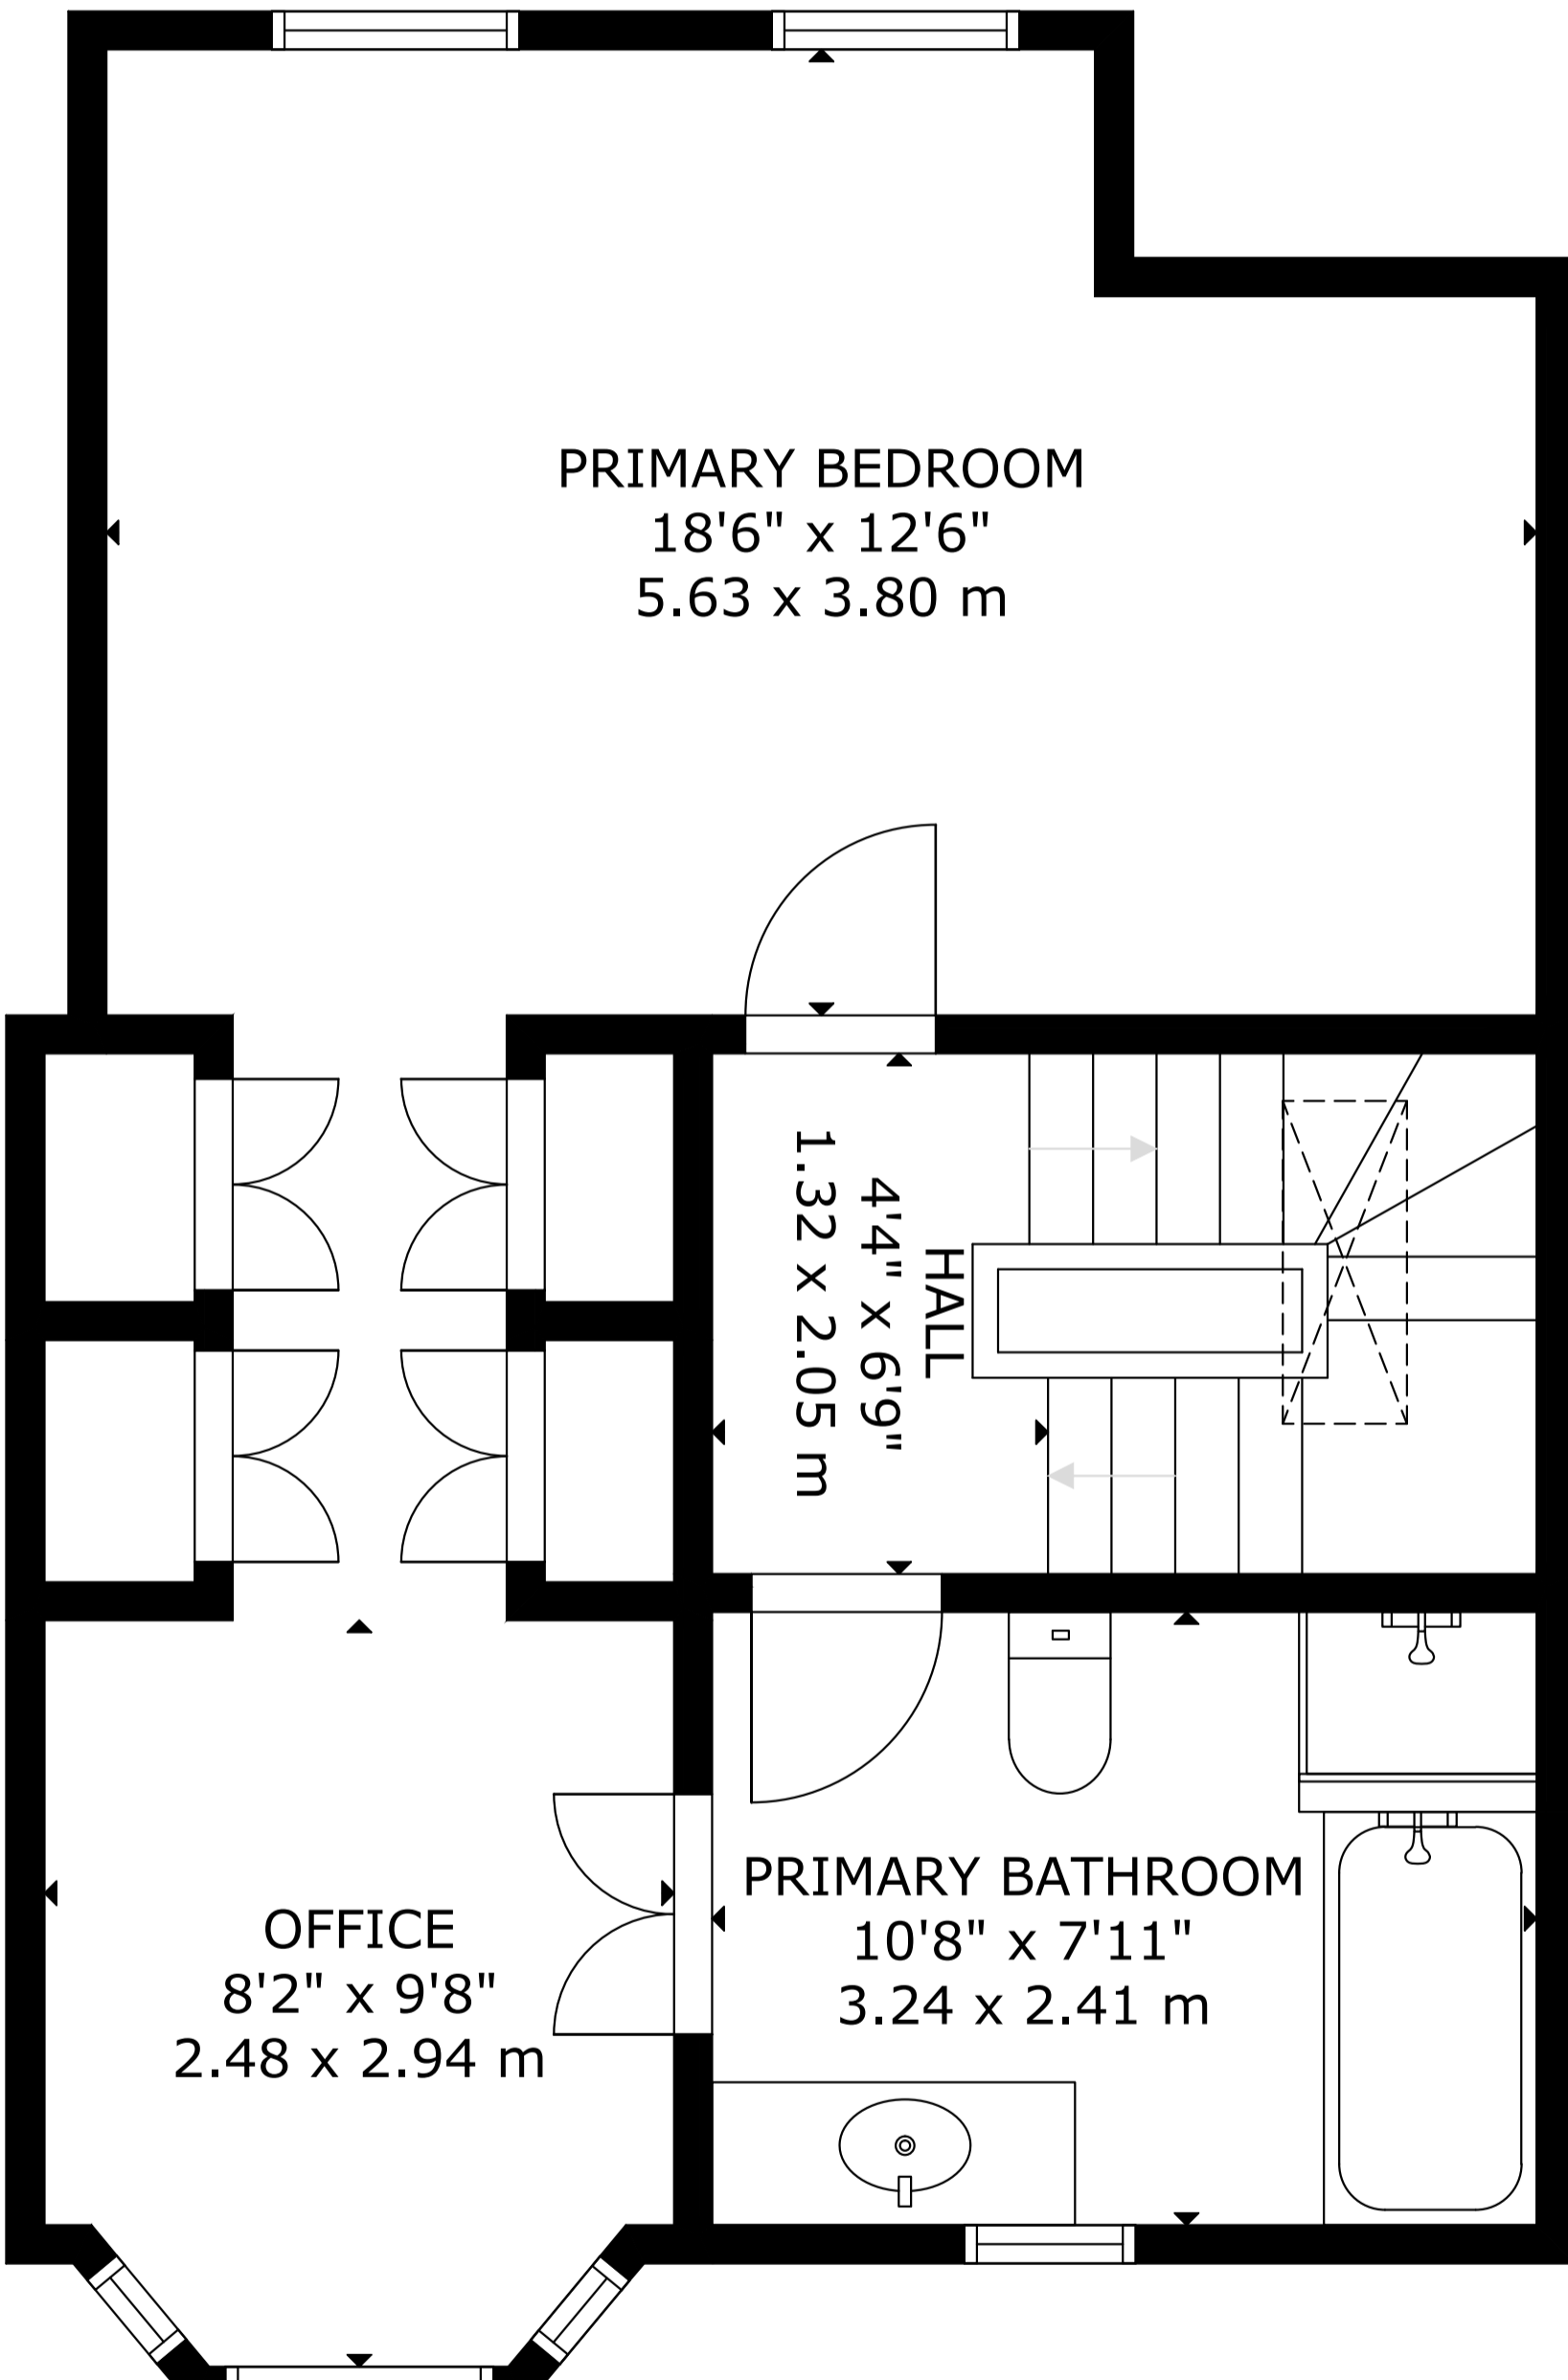

240 Broadway Avenue #4

LOWER LEVEL

MAIN LEVEL

UPPER LEVEL 1

UPPER LEVEL 2

GROSS EXTERNAL AREA
 TOTAL: 204 m²/2,186 sq.ft
 LOWER LEVEL: 55 m²/592 sq.ft, MAIN LEVEL: 54 m²/576 sq.ft
 UPPER LEVEL 1: 53 m²/570 sq.ft, UPPER LEVEL 2: 42 m²/448 sq.ft
 SIZE AND DIMENSIONS ARE APPROXIMATE, ACTUAL MAY VARY