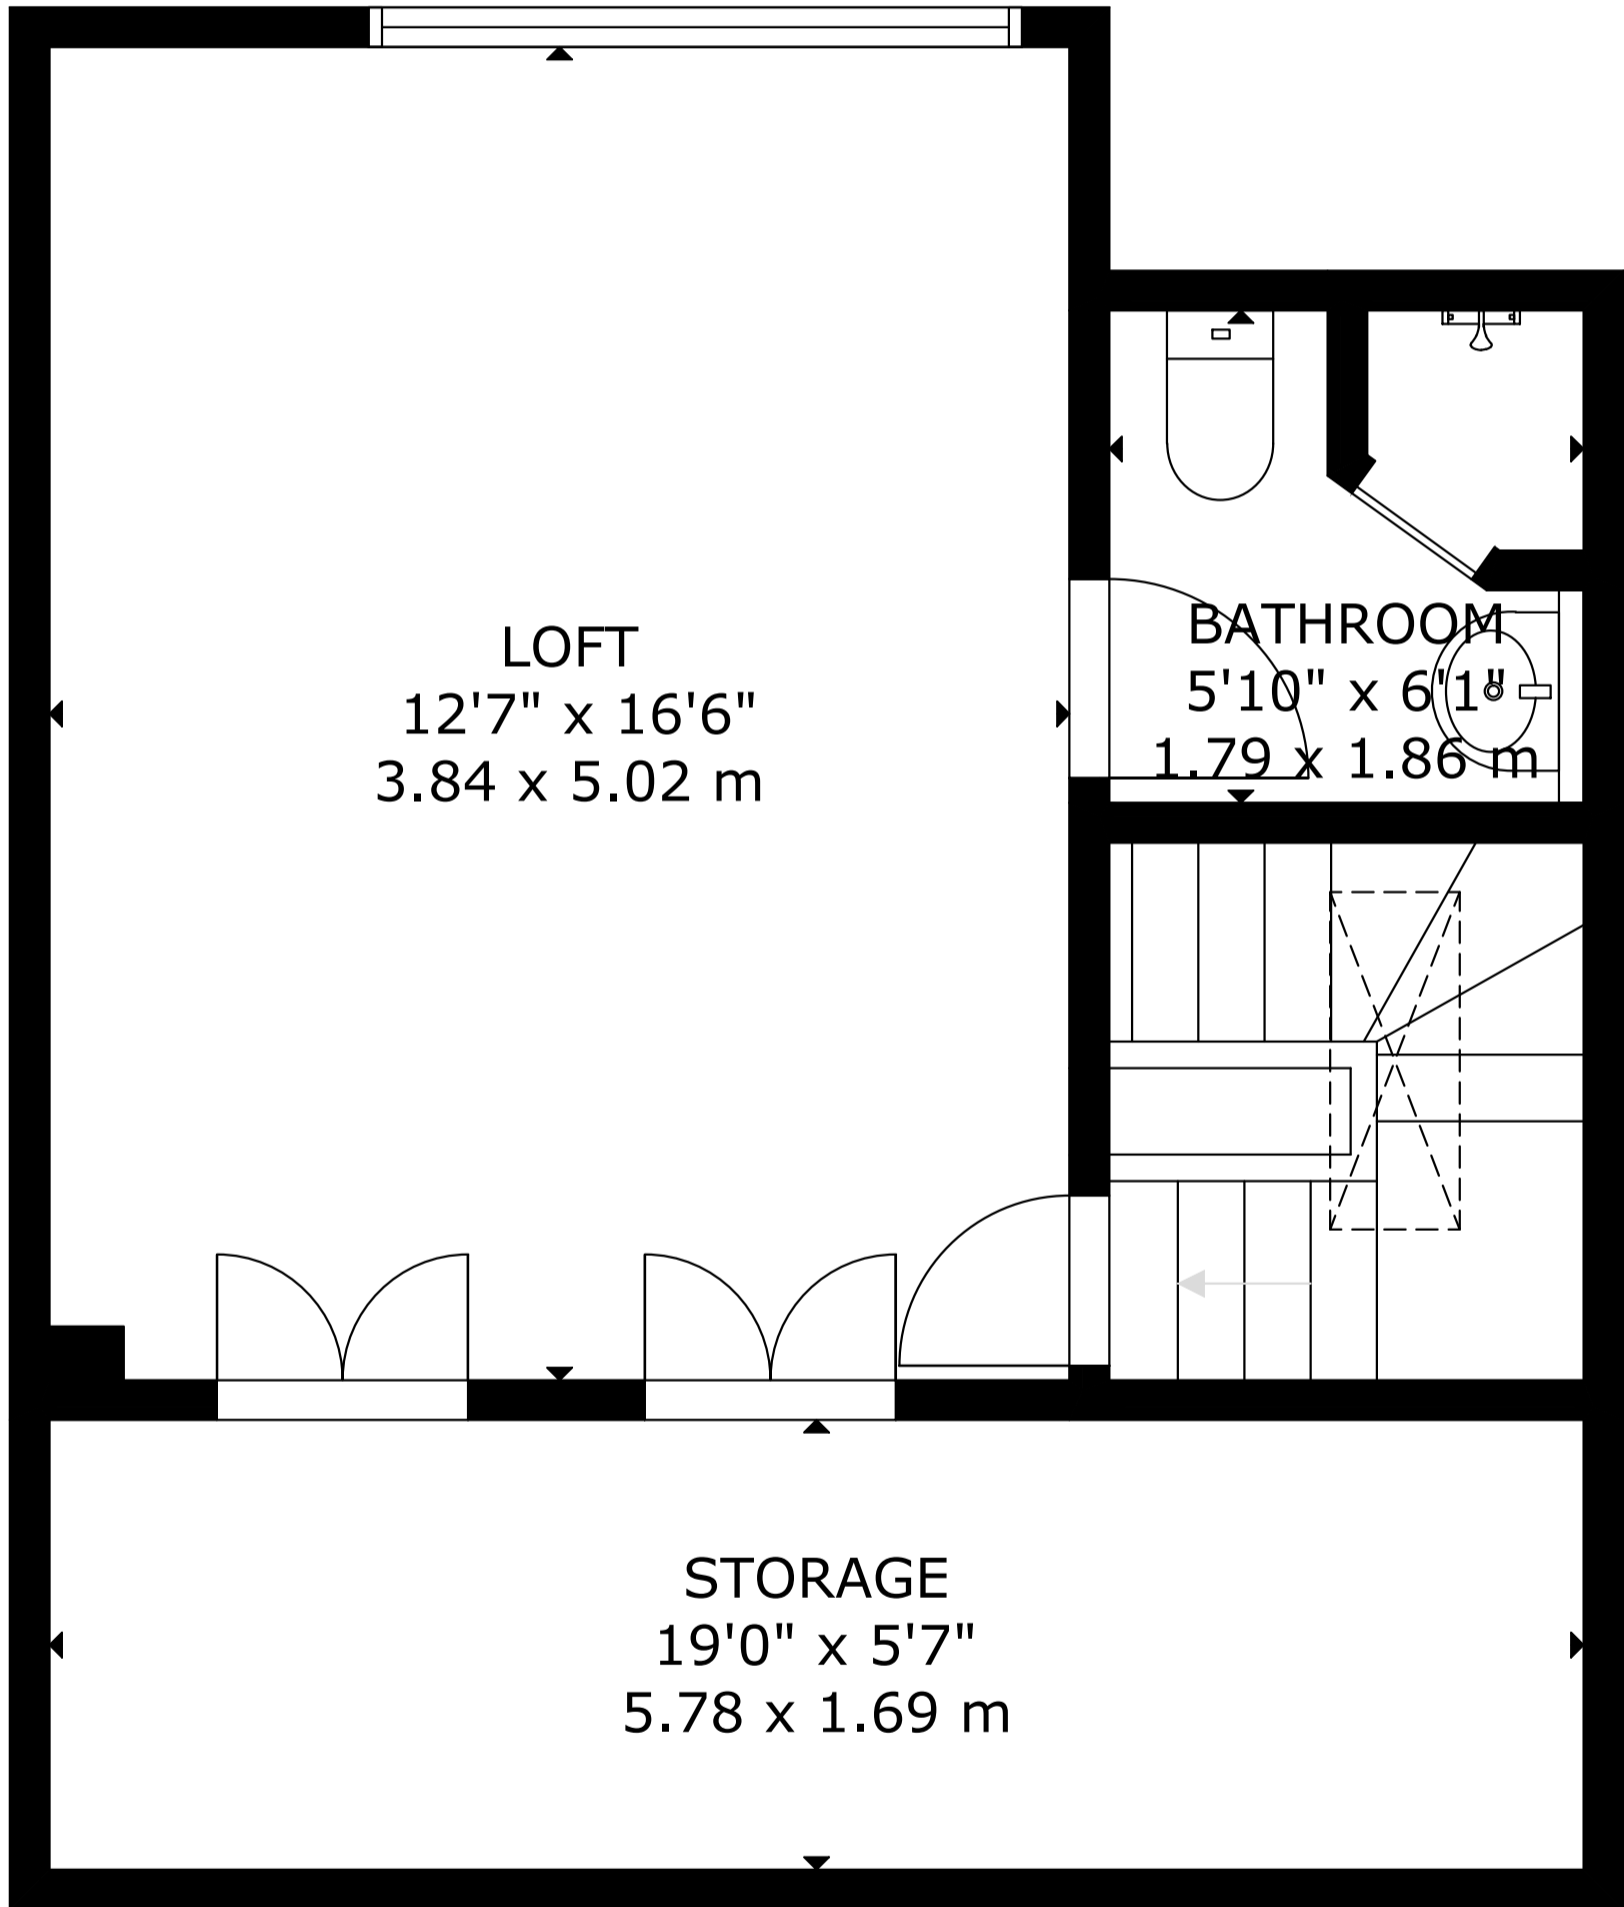

240 Broadway Avenue #4

LOWER LEVEL

MAIN LEVEL

UPPER LEVEL 1

UPPER LEVEL 2

GROSS EXTERNAL AREA
 TOTAL: 204 m²/2,186 sq.ft
 LOWER LEVEL: 55 m²/592 sq.ft, MAIN LEVEL: 54 m²/576 sq.ft
 UPPER LEVEL 1: 53 m²/570 sq.ft, UPPER LEVEL 2: 42 m²/448 sq.ft
 SIZE AND DIMENSIONS ARE APPROXIMATE, ACTUAL MAY VARY