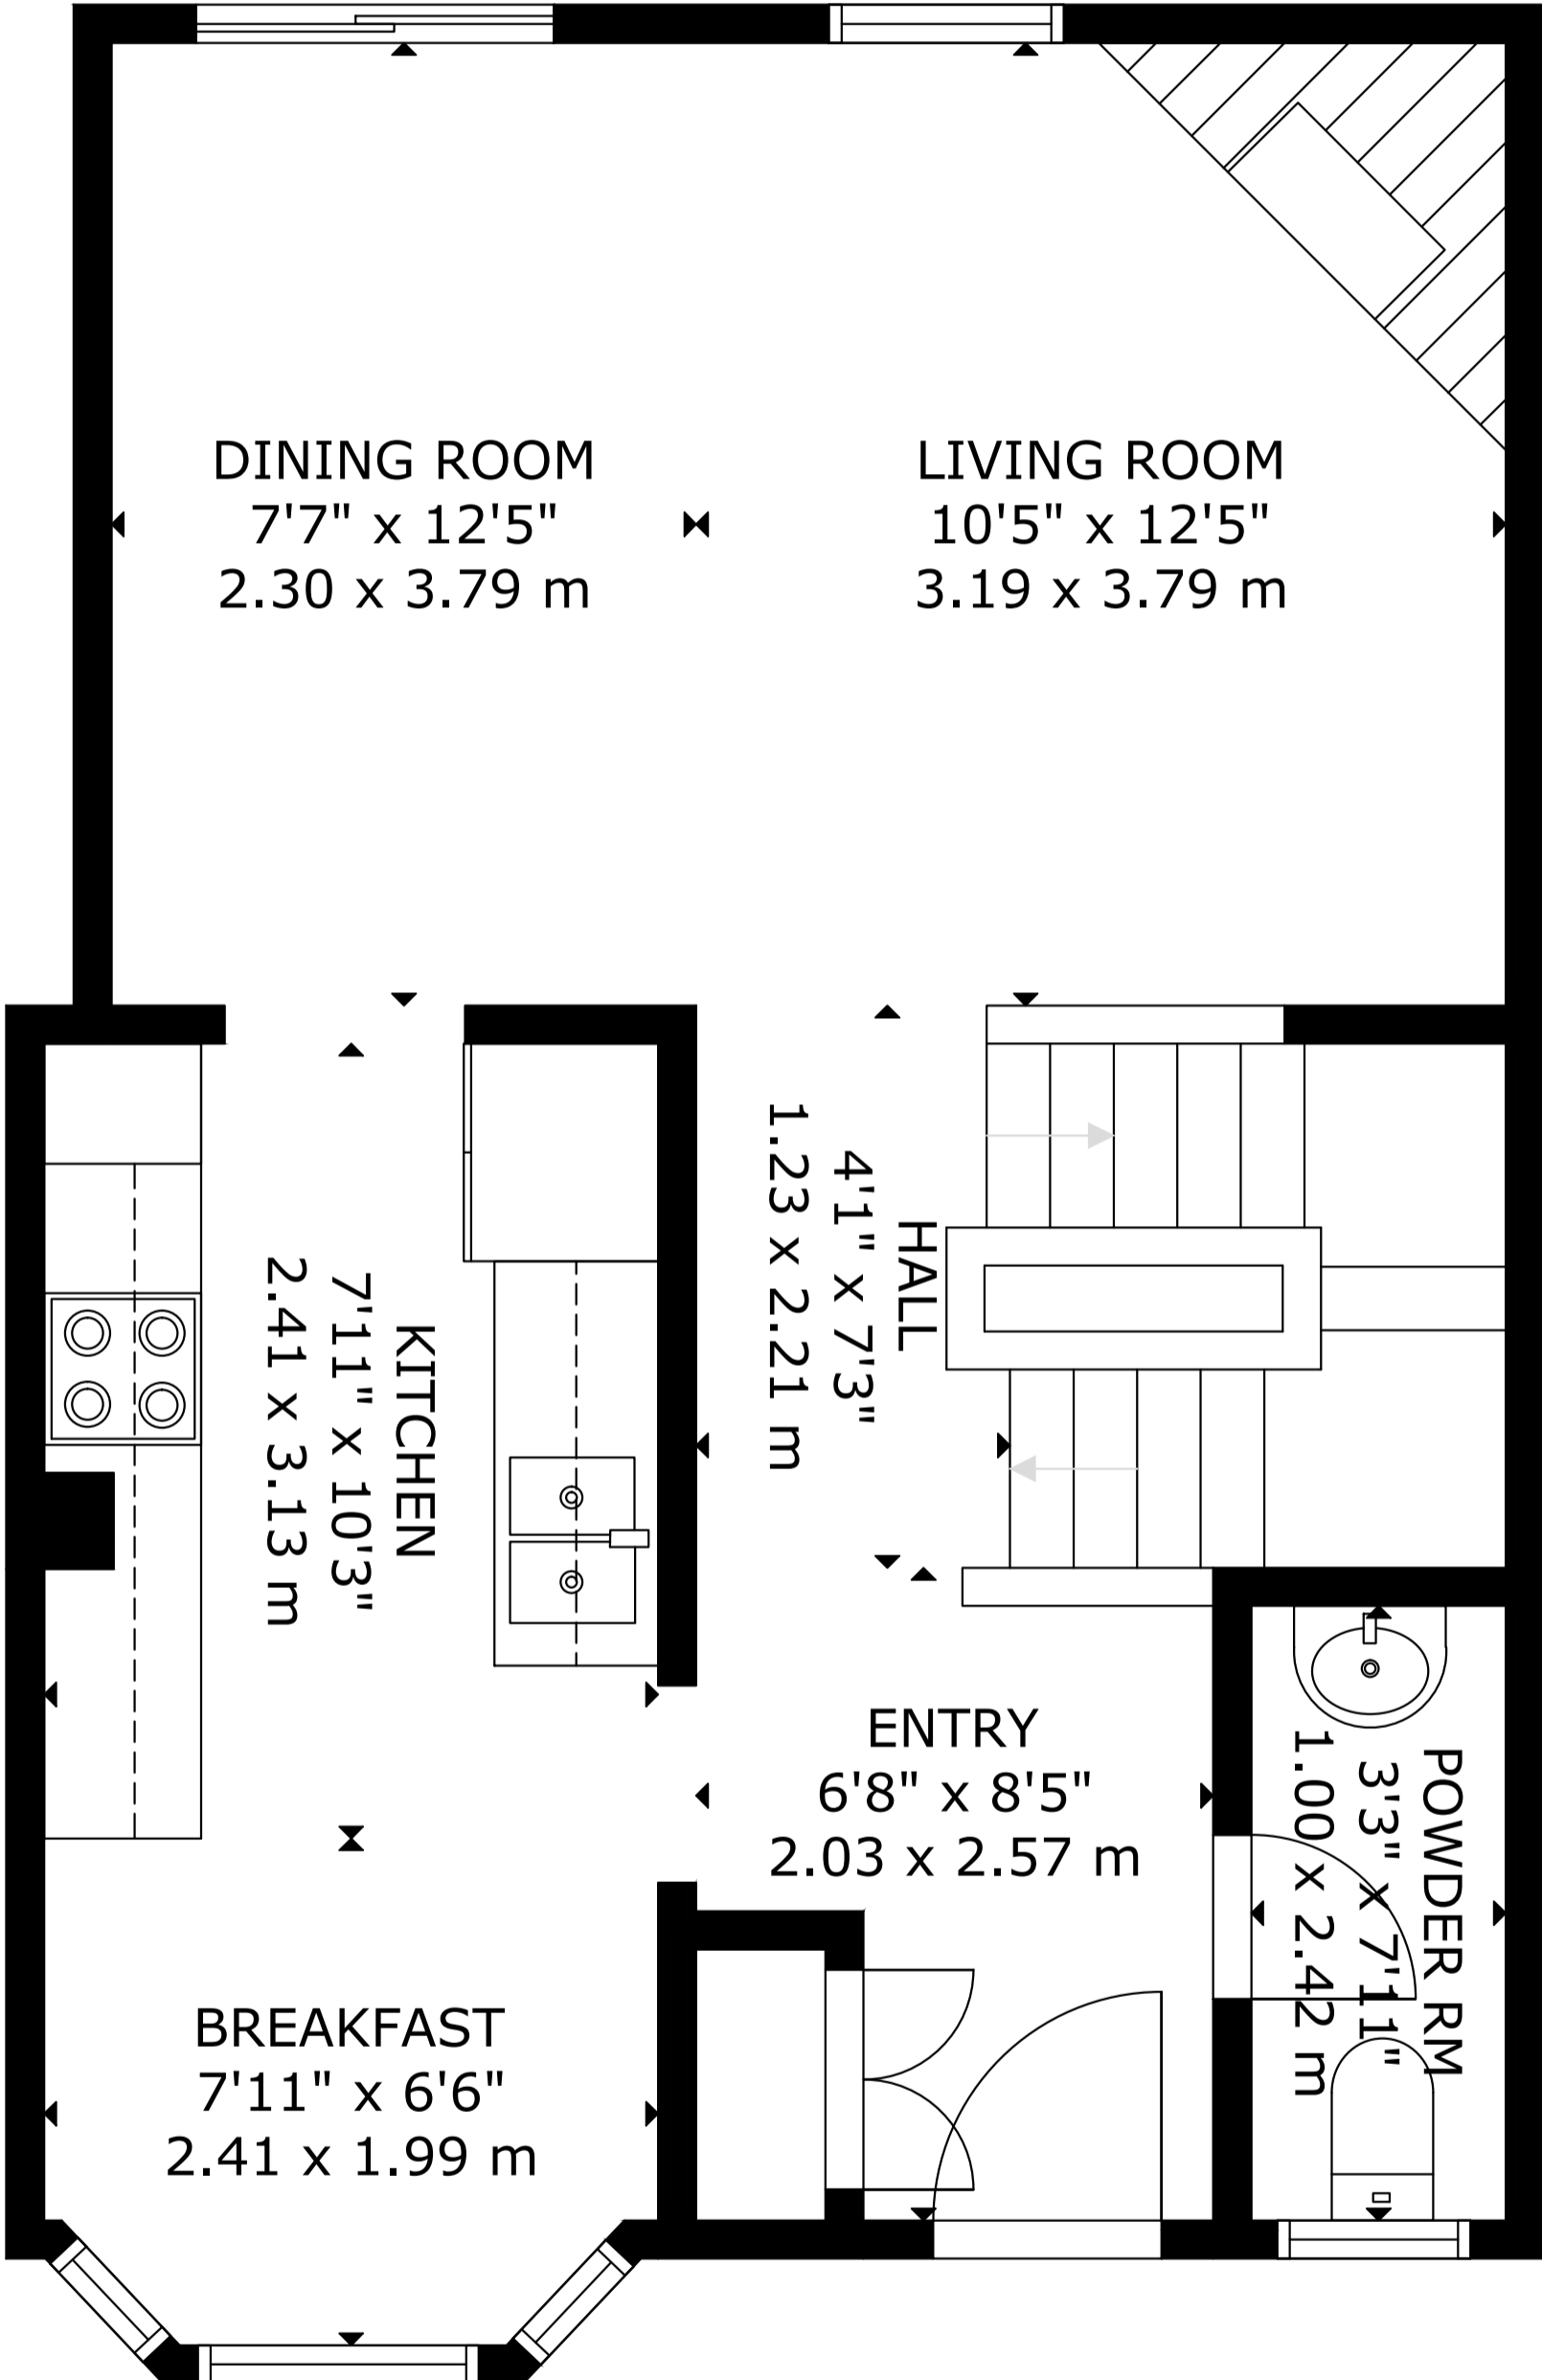

240 Broadway Avenue #4

LOWER LEVEL

MAIN LEVEL

UPPER LEVEL 1

UPPER LEVEL 2

GROSS EXTERNAL AREA
 TOTAL: 204 m²/2,186 sq.ft
 LOWER LEVEL: 55 m²/592 sq.ft, MAIN LEVEL: 54 m²/576 sq.ft
 UPPER LEVEL 1: 53 m²/570 sq.ft, UPPER LEVEL 2: 42 m²/448 sq.ft
 SIZE AND DIMENSIONS ARE APPROXIMATE, ACTUAL MAY VARY